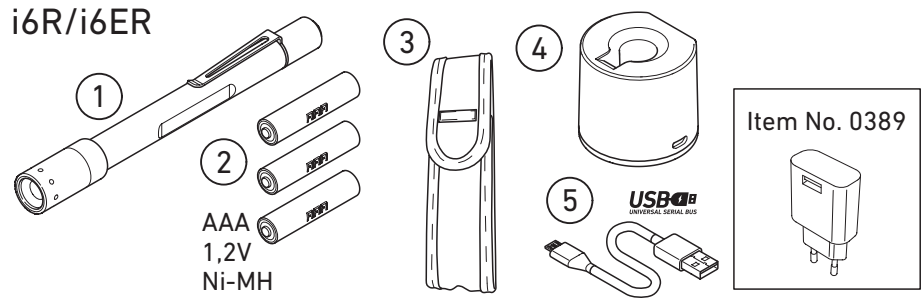

LEDLENSER i6/i6R/i6ER

LEDLENSER i6/i6R/i6ER

7 i6/i6R/i6ER

8 i6/i6R/i6ER

9 i6/i6R/i6ER

Zweibrüder Optoelectronics GmbH & Co. KG
 Kronenstr. 5-7 • 42699 Solingen • Germany
 Phone +49 212/5948-0 Fax +49 212/5948-200
 info@ledlenser.com