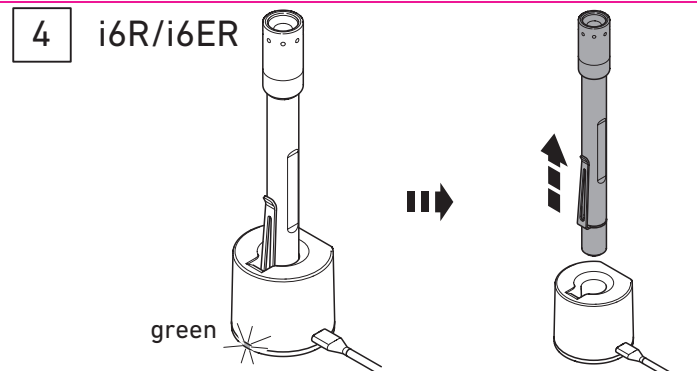

LEDLENSER i6/i6R/i6ER

LEDLENSER i6/i6R/i6ER

7 i6/i6R/i6ER

8 i6/i6R/i6ER

9 i6/i6R/i6ER

Zweibrüder Optoelectronics GmbH & Co. KG
 Kronenstr. 5-7 • 42699 Solingen • Germany
 Phone +49 212/5948-0 Fax +49 212/5948-200
 info@ledlenser.com