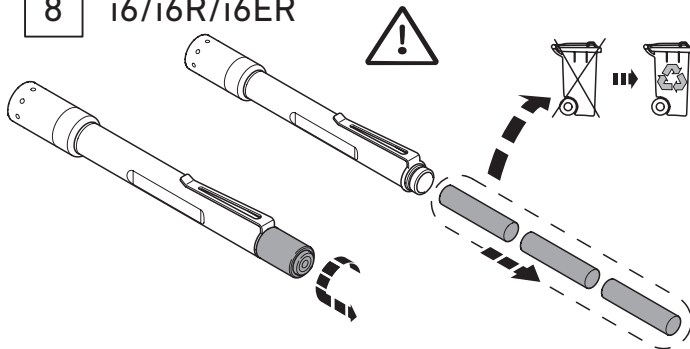

LEDLENSER i6/i6R/i6ER

LEDLENSER i6/i6R/i6ER

7 i6/i6R/i6ER

8 i6/i6R/i6ER

9 i6/i6R/i6ER

Zweibrüder Optoelectronics GmbH & Co. KG
 Kronenstr. 5-7 • 42699 Solingen • Germany
 Phone +49 212/5948-0 Fax +49 212/5948-200
 info@ledlenser.com