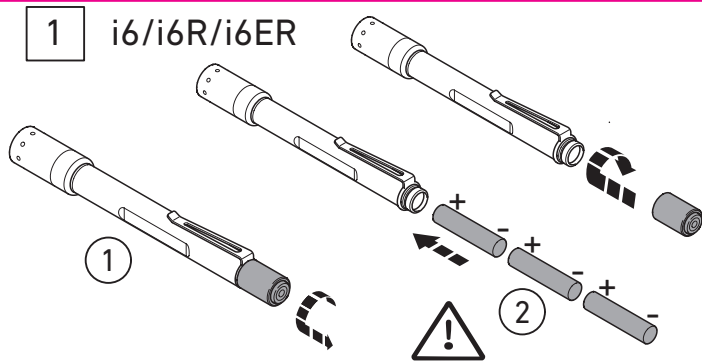

LEDLENSER i6/i6R/i6ER

LEDLENSER i6/i6R/i6ER

7 i6/i6R/i6ER

8 i6/i6R/i6ER

9 i6/i6R/i6ER

Zweibrüder Optoelectronics GmbH & Co. KG
 Kronenstr. 5-7 • 42699 Solingen • Germany
 Phone +49 212/5948-0 Fax +49 212/5948-200
 info@ledlenser.com